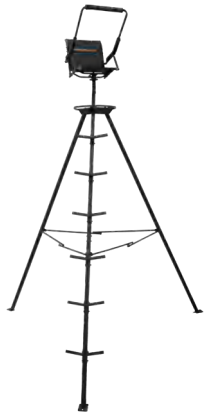

MUD-MFP3205 UPC: 813094021673

- Construction: heavy-duty powder coated steel | wide stance platform
- Foot platform: 24"W x 34"D | Seat size: 15" wide x 11" deep
- Seat style: 3" triplex foam cushion, flips Back
- Stand weight: 18lbs | Weight rating: 300lbs
- Silencer nylon washers throughout
- Platform & seat adjustability

THE BOSS

MUD-MFP1080 UPC: 88815102886

- Construction: heavy-duty powder coated steel | wide stance platform
- Foot platform: 24" wide x 30" deep
- Stand weight: 16-lbs | Weight rating: 300-lbs
- Comfort Flex-Tek™ seat tips back for full platform use
- Silent straps, no metal on metal contact

THE BOSS XL

MUD-MFP1200 UPC: 88815102886

- Construction: heavy-duty powder coated steel | wide stance platform
- Foot platform: 25" wide x 34" deep
- Stand weight: 20-lbs | Weight rating: 300-lbs
- Comfort Flex-Tek™ seat tips back for full platform use
- Silent straps, no metal on metal contact

NOMAD TRIPOD

MUD-MTP8100

UPC: 813094022632

- Height: 12' tall | Platform: 19" diameter
- Stand weight: 67-lbs | easy fold up transport
- Flex-Tek™ seat swivels 360°
- 36" High padded shooting rail

THE LIBERTY