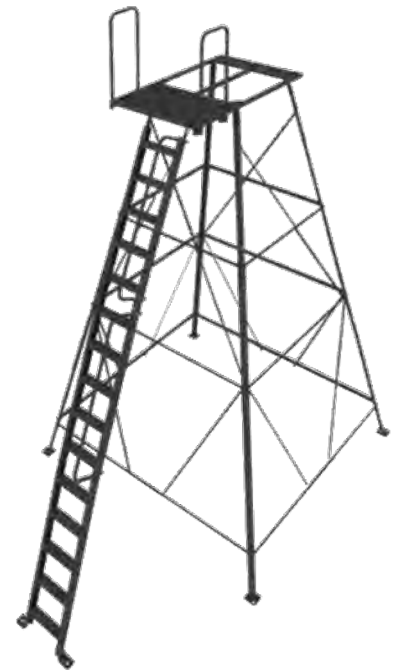

MUDDY

MUDDY

MUDDY

MUDDY

MUDDY

THE DELUXE TOWER 5'

MUD-BBT200 | UPC: 813094023028

- Ladder: 15" wide | Landing: 43" wide x 20" deep
- Includes (4) 24" leg stakes, 30" ground anchor with cable & turnbuckle | non-slip steps
- Weight: 250-lbs

- Construction: heavy-duty powder coated steel
- Platform: 65" x 65" (most ground blinds fit)
- Height: 5ft | Weight rating: 500lbs
- Trap door entry & exit to remain undetected
- Mount your ground blind or bale blind to the platform

THE ELITE 5' TOWER

MUD-BBT500 | UPC: 813094023042

- Ladder: 15" wide | Landing: 43" wide x 20" deep
- Includes (4) 24" leg stakes, 30" ground anchor with cable & turnbuckle | non-slip steps
- Weight: 250-lbs

- Ladder: 15" wide | Landing: 43" wide x 20" deep
- Includes (4) 24" leg stakes, 30" ground anchor with cable & turnbuckle | handrail | non-slip steps
- Weight: 250-lbs

**THE ELITE 15' TOWER
(10' TOWER AND 5' EXTENSION)**